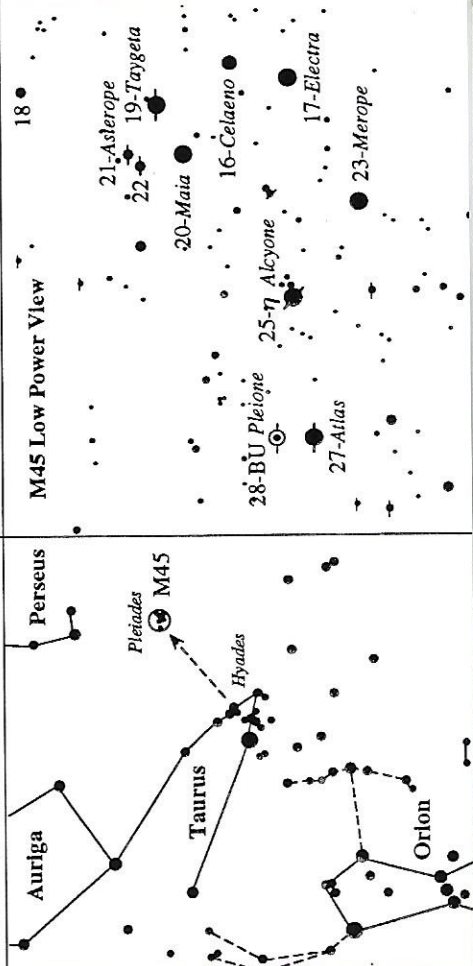

AstroCards  
03h-Tau  
Deep-Sky Set A

Melotte 22 M45 RA 03h47.0m Dec +24°07' Opposition - Dec  
ø110' m1.2v Reflection Nebula & Cluster of 100 stars Tr Type I3 r n

M45 Low Power View

AstroCards  
04h-Tau  
Deep-Sky Set B

1647 H5232 04h46.0m +19°04' ø45' m6.4v Open Cluster 200★  
1746 — 05h03.6m +23°49' 42' 6.1p Open Cluster 20★  
1817 H49 12.1 +16°42' 15' 7.7v Open Cluster 60★