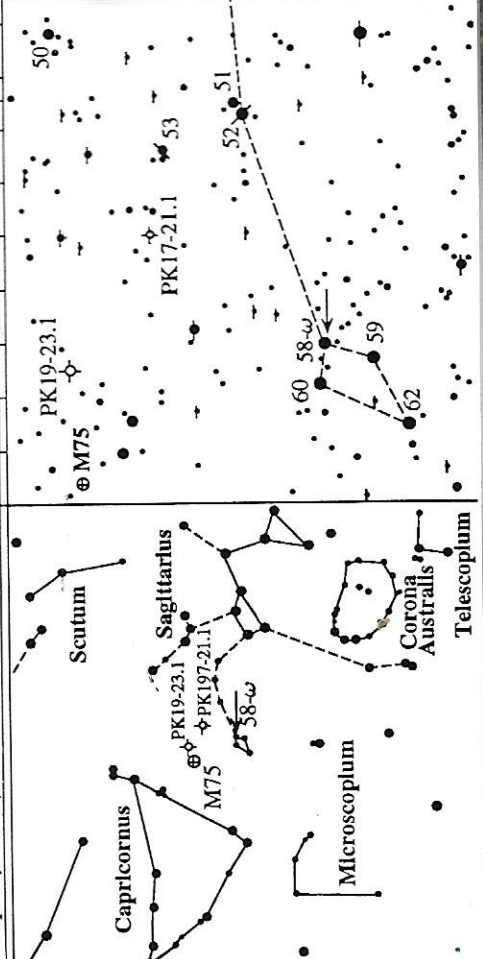

AstroCards
19h-Sgr
Deep-Sky Set A

AstroCards
19h-Sgr
Deep-Sky Set C

Abell 65	PK17-21.1	19h46.6m	-23°02'	ϕ104"	m8.8v	Plan Neb Type 2
Abell 66	PK19-23.1	57.5	-21°37'	251"	12.9v	Plan Neb Type 3b
6864	M75	20h06.1m	-21°55'	6'	8.5v	Glob Cl Class 1

6818	H514	19h44.0m	-14°09'	ϕ>17"	m9.3v	Plan Neb Type 4
6822		44.9	-14°48'	19.1' x 14.9'	8.8v	Galaxy IB(s)m
6835		54.5	-12°34'	2.2' x 0.6'	12.5v	Galaxy Sb: sp