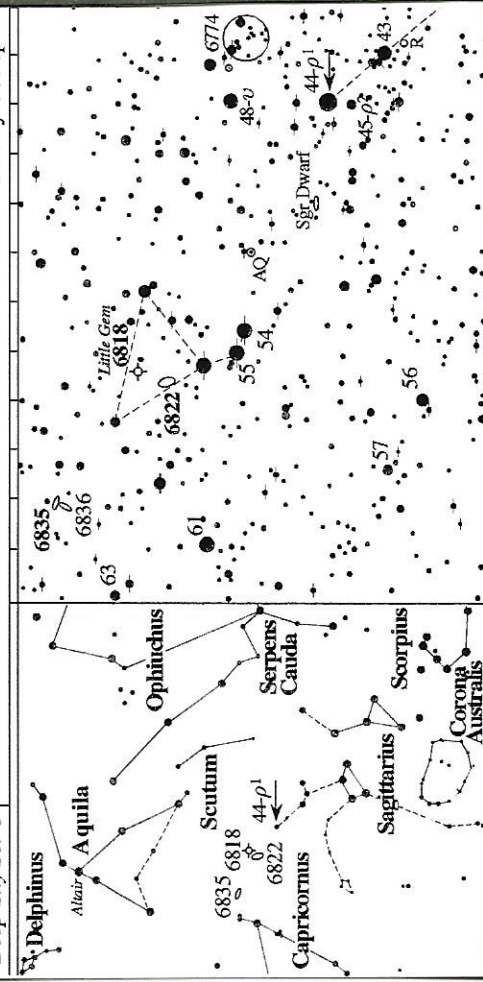

AstroCards
19h-Sgr
Deep-Sky Set A

AstroCards
19h-Sgr
Deep-Sky Set C

Abell 65	PK17-21.1	19h46.6m	-23°02'	ϕ104"	m8.8v	Plan Neb Type 2
Abell 66	PK19-23.1	57.5	-21°37'	251"	12.9v	Plan Neb Type 3b
6864	M75	20h06.1m	-21°55'	6'	8.5v	Glob Cl Class 1

6818	H514	19h44.0m	-14°09'	ϕ>17"	m9.3v	Plan Neb Type 4
6822		44.9	-14°48'	19.1' x 14.9'	8.8v	Galaxy IB(s)m
6835		54.5	-12°34'	2.2' x 0.6'	12.5v	Galaxy Sb: sp