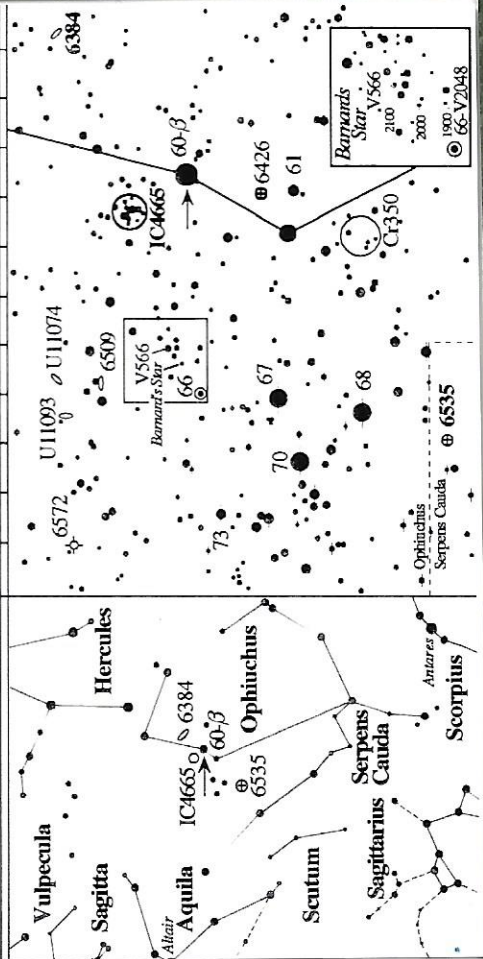

AstroCards 6384 — 17h32.4m +07°04' ø6.4' x 4.3' m10.4v Galaxy SAB(r)bc
17h-Oph — IC4665 46.3 +05°43' 40' 4.2v Open Cluster 30★
Deep-Sky Set C 6535 — 18h03.8m -00°36' 3.6' 10.5v Glob Cl Class 11

AstroCards 6366 — 17h27.7m -05°05' ø8.3' m8.9v Globular Cluster Class 11
17h-Oph 6402 M14 37.6 -03°15' 11.7' 7.6v Globular Cluster Class 8
Deep-Sky Set A 6517 H1992 18h01.8m -08°58' 4.3' 10.3v Globular Cluster Class 4